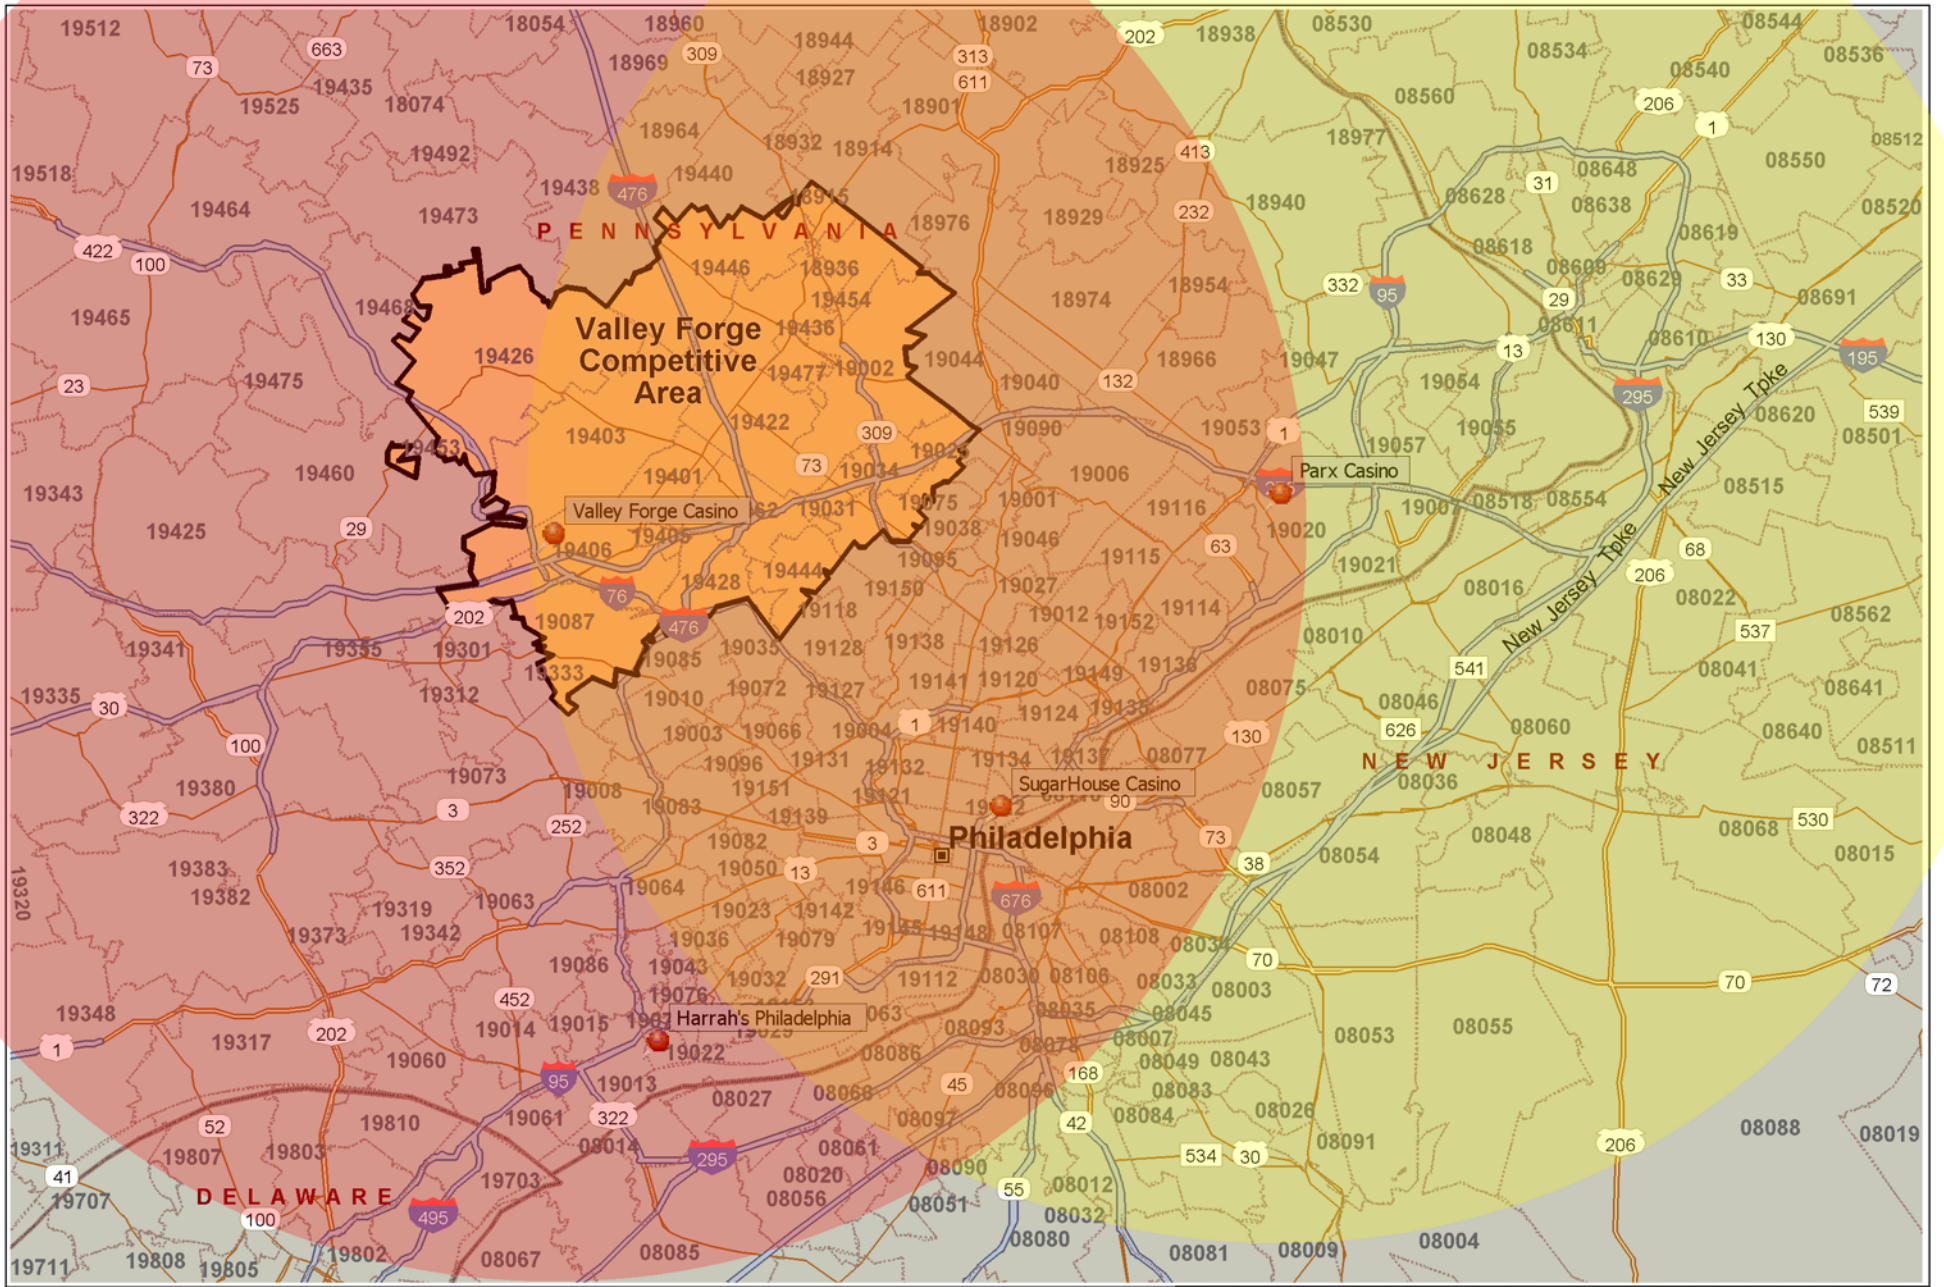

# Valley Forge Disputed Area

Copyright © and (P) 1988–2012 Microsoft Corporation and/or its suppliers. All rights reserved. <http://www.microsoft.com/mappoint/>  
Certain mapping and direction data © 2012 NAVTEQ. All rights reserved. The Data for areas of Canada includes information taken with permission from Canadian authorities, including: © Her Majesty the Queen in Right of Canada, © Queen's Printer for Ontario. NAVTEQ and NAVTEQ ON BOARD are trademarks of NAVTEQ. © 2012 Tele Atlas North America, Inc. All rights reserved. Tele Atlas and Tele Atlas North America are trademarks of Tele Atlas, Inc. © 2012 by Applied Geographic Solutions. All rights reserved. Portions © Copyright 2012 by Woodall Publications Corp. All rights reserved.