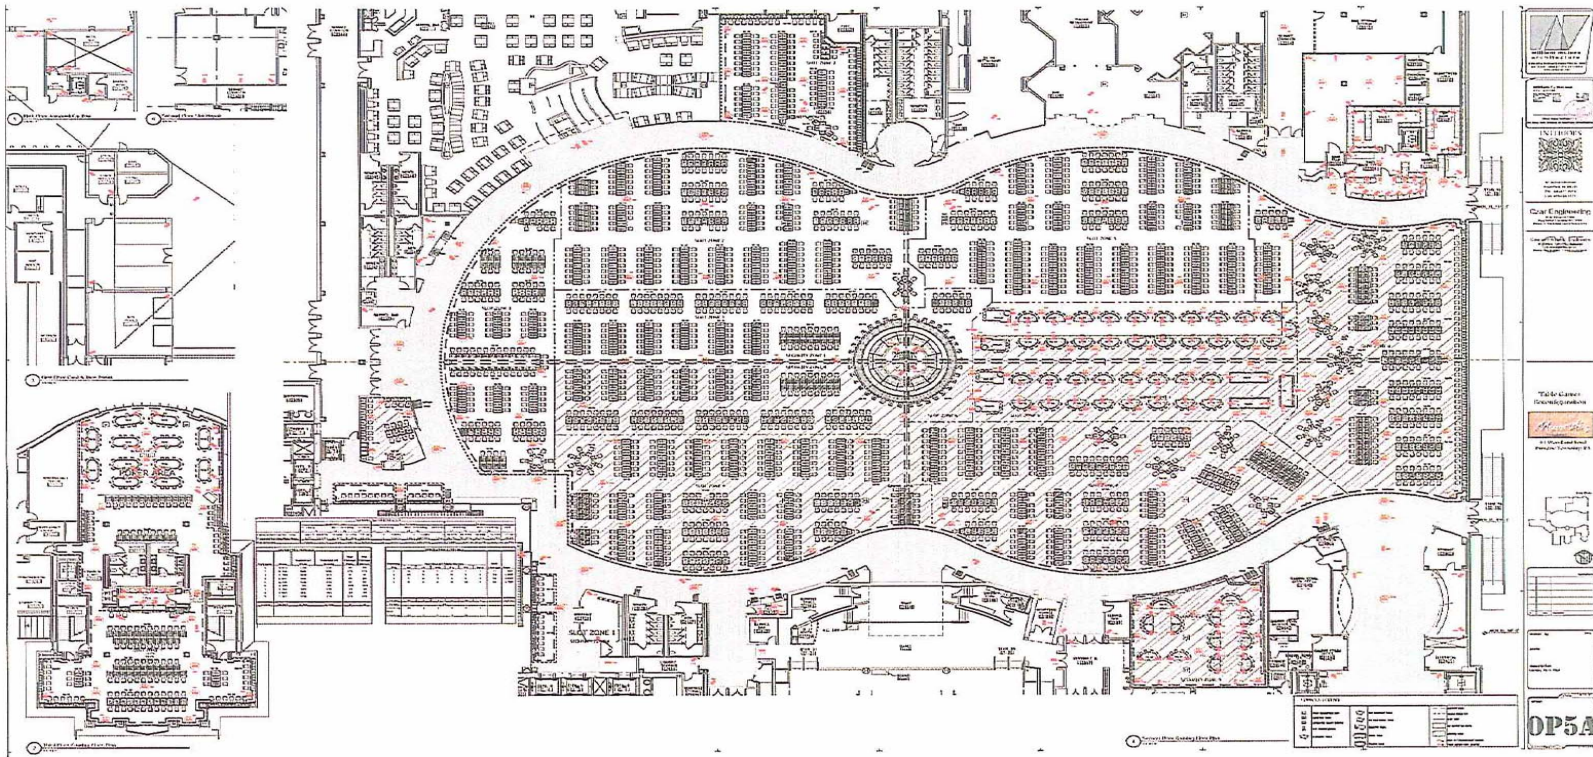

Subtotal 56

House Banked Games

j. Poker (12)

Total Non Banked Games 12

Total Number of Table Games 68

Mount Airy

CASINO • RESORT

APPENDIX B

Mount Airy

CASINO ♦ RESORT

APPENDIX E

Mount Airy

CASINO • RESORT

Game Type

Number

Craps	3
Roulette	4
Let it Ride	2
3 Card Poker	3
Pai Gow Poker	3
Pai Gow Tiles	2
Midi Baccarat	3
Poker	12
Blackjack	36

SUMMARY

AN INCREASE IN THE SQUARE FOOTAGE OF MOUNT AIRYS GAMING FLOOR FROM 57,261 SQUARE FEET TO 69,247 SQUARE FEET. STRATEGIC PLACEMENT OF 2,451 SLOT MACHINES.

72 TABLE GAMES.

CURRENT PROPOSED CONFIGURATION WOULD RESULT IN MOST EFFECTIVE OVER SITE AND MANAGEMENT OF TABLE GAME OPERATIONS.