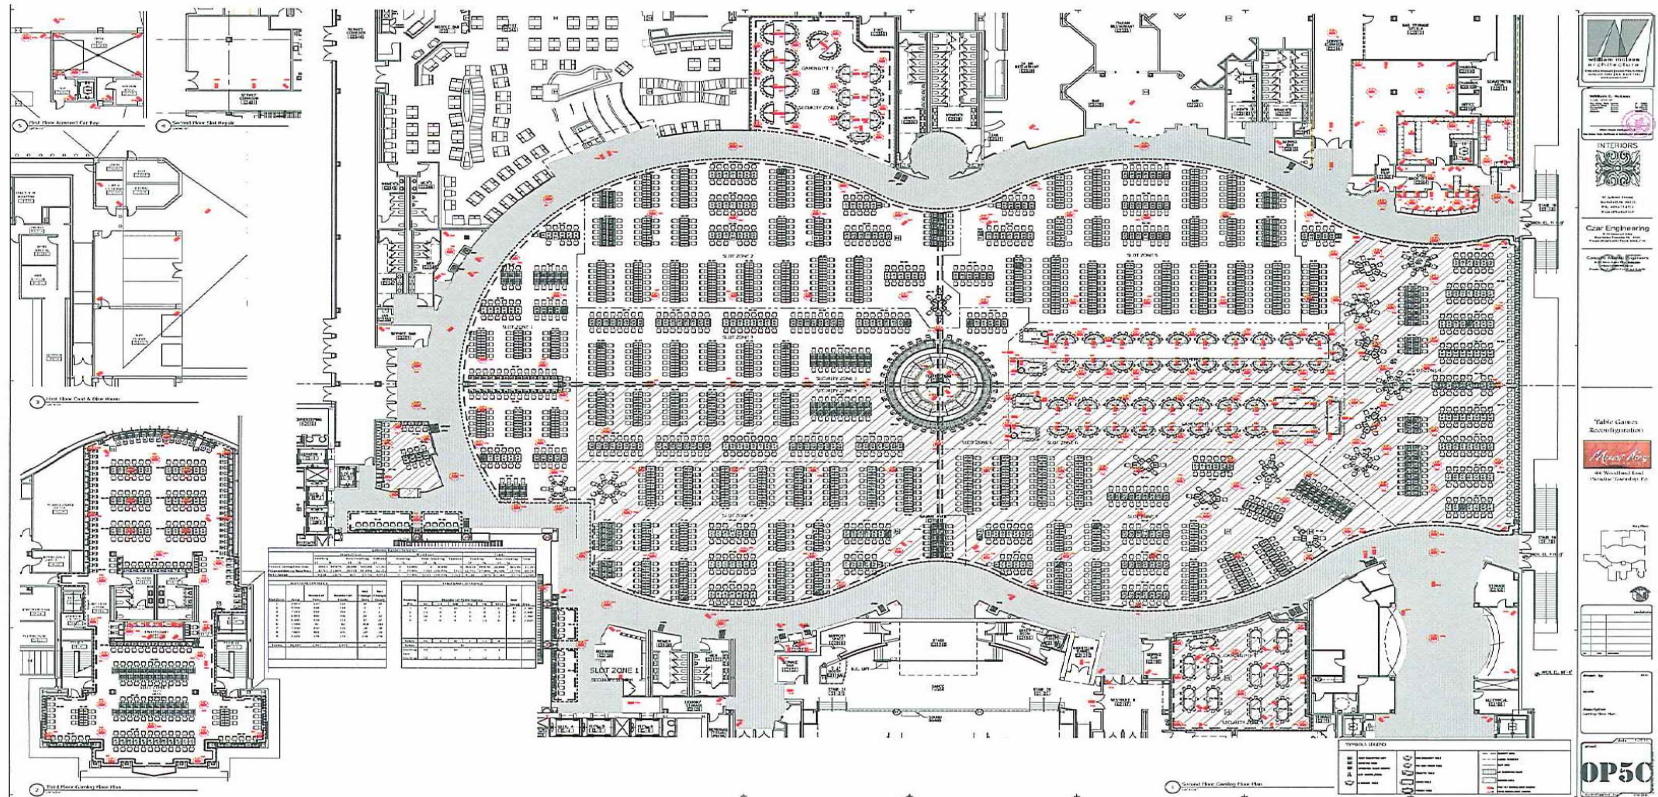

68

Mount Airy

CASINO ♦ RESORT

APPENDIX C

Table Game Breakdown

a.	3	Craps	(house banked game)
b.	4	00 Roulette	(house banked game)
c.	4	Pai Gow Poker	(house banked game)
d.	4	Pai Gow Tile	(house banked game)
e.	4	3 Card Poker	(house banked game)
f.	2	Let it Ride	(house banked game)
g.	10	Midi Baccarat	(house banked game)
h.	30	Blackjack	(house banked game)
i.	11	Poker	(non house banked games)
	72	Total Number of Proposed Games	

SUMMARY

AN INCREASE IN THE SQUARE FOOTAGE OF MOUNT AIRYS GAMING FLOOR FROM 57,261 SQUARE FEET TO 69,247 SQUARE FEET. STRATEGIC PLACEMENT OF 2,451 SLOT MACHINES.

72 TABLE GAMES.

CURRENT PROPOSED CONFIGURATION WOULD RESULT IN MOST EFFECTIVE OVER SITE AND MANAGEMENT OF TABLE GAME OPERATIONS.