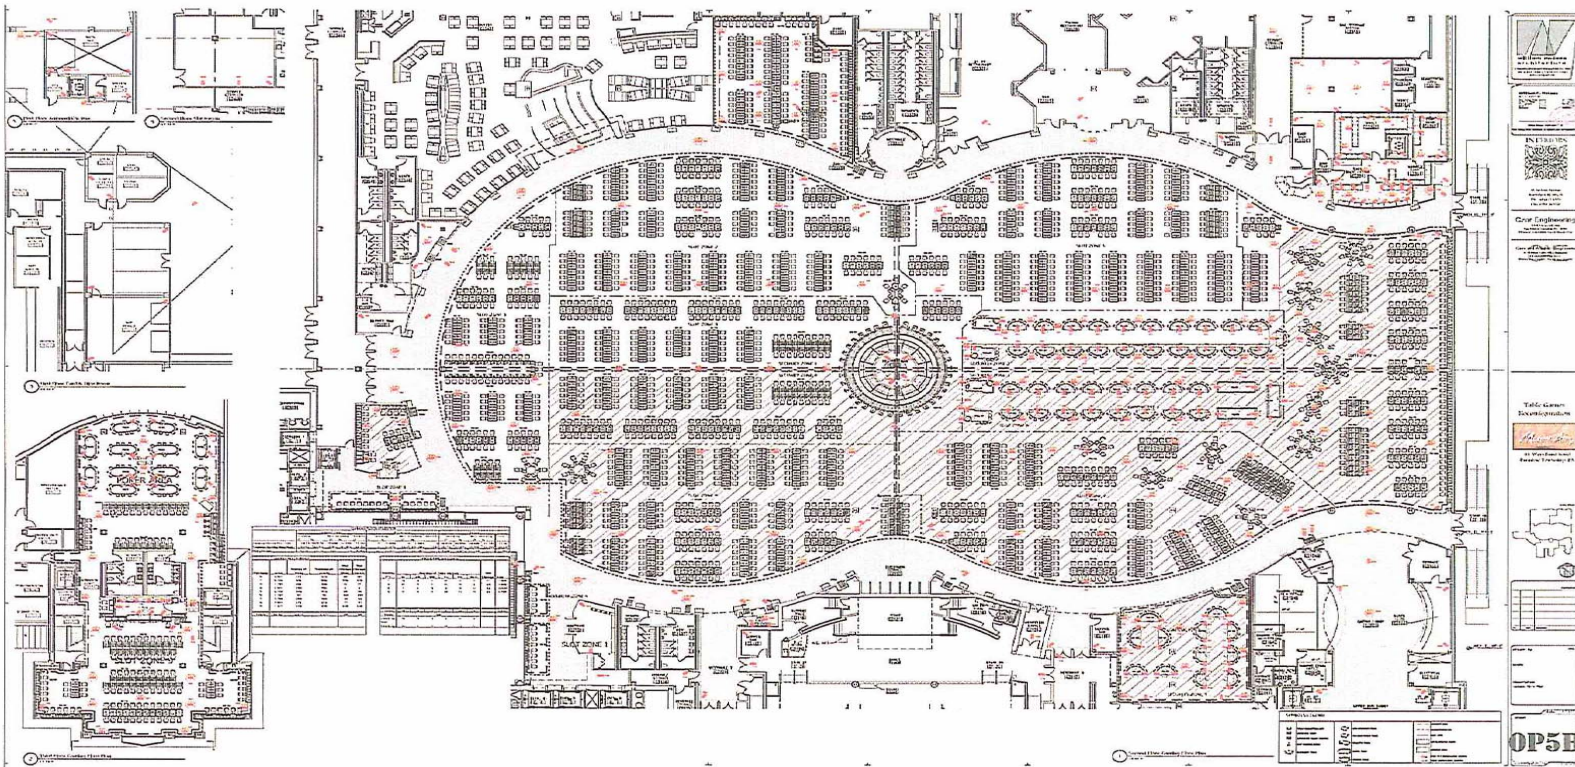

Subtotal 56

House Banked Games

j. Poker (12)

Total Non Banked Games 12

Total Number of Table Games 68

Mount Airy

CASINO • RESORT

APPENDIX B

Mount Airy

CASINO ♦ RESORT

APPENDIX E

Mount Airy

CASINO • RESORT

Game Type

Number

Craps	3
Roulette	4
Let it Ride	2
3 Card Poker	3
Pai Gow Poker	3
Pai Gow Tiles	2
Midi Baccarat	3
Poker	12
Blackjack	36

SUMMARY

AN INCREASE IN THE SQUARE FOOTAGE OF MOUNT AIRYS GAMING FLOOR FROM 57,261 SQUARE FEET TO 69,247 SQUARE FEET. STRATEGIC PLACEMENT OF 2,451 SLOT MACHINES.

72 TABLE GAMES.

CURRENT PROPOSED CONFIGURATION WOULD RESULT IN MOST EFFECTIVE OVER SITE AND MANAGEMENT OF TABLE GAME OPERATIONS.