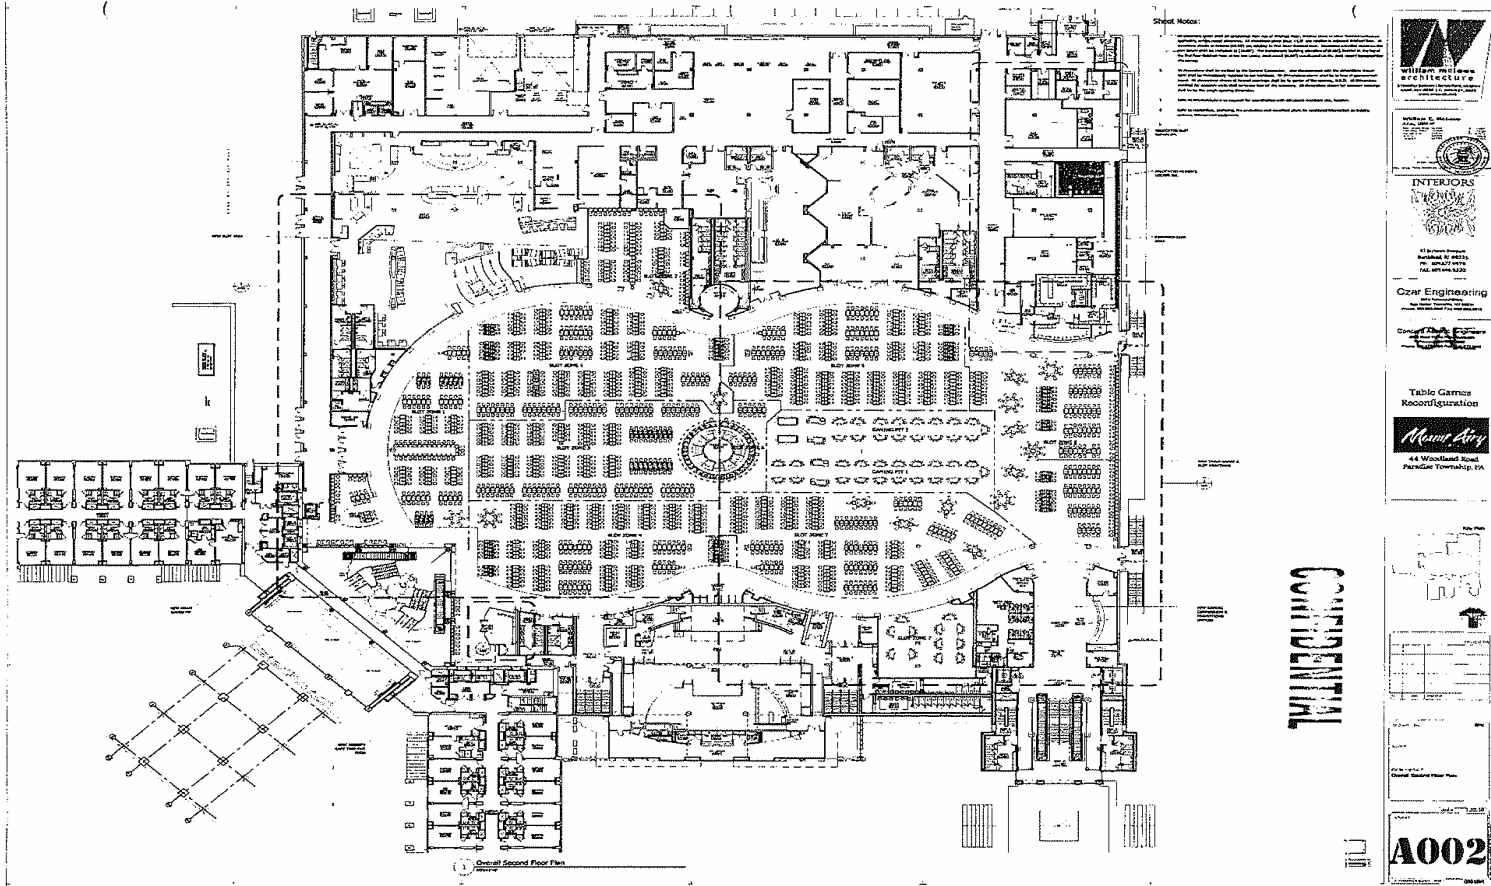

Mount Airy

CASINO ♦ RESORT

MOUNT AIRY TABLE PETITION RENDERING

Mount Airy

CASINO • RESORT

Table Game Type

a. Craps	(2)
b. Roulette	(4)
c. Blackjack	(34)
d. Baccarat (Midi or Mini)	(4)
e. Pai Gow Tiles	(2)
f. Three Card Poker	(4)
g. Let It Ride	(2)
h. Crazy 4 Poker	(2)
i. Pai Gow Poker	(2)

Subtotal 56

House Banked Games

j. Poker (12)

Total Non Banked Games 12

Total Number of Table Games 68

Mount Airy

CASINO • RESORT

APPENDIX B

Mount Airy

CASINO ♦ RESORT

APPENDIX E

Mount Airy

CASINO • RESORT

Game Type

Number

Craps	3
Roulette	4
Let it Ride	2
3 Card Poker	3
Pai Gow Poker	3
Pai Gow Tiles	2
Midi Baccarat	3
Poker	12
Blackjack	36

SUMMARY

AN INCREASE IN THE SQUARE FOOTAGE OF MOUNT AIRYS GAMING FLOOR FROM 57,261 SQUARE FEET TO 69,247 SQUARE FEET. STRATEGIC PLACEMENT OF 2,451 SLOT MACHINES.

72 TABLE GAMES.

CURRENT PROPOSED CONFIGURATION WOULD RESULT IN MOST EFFECTIVE OVER SITE AND MANAGEMENT OF TABLE GAME OPERATIONS.