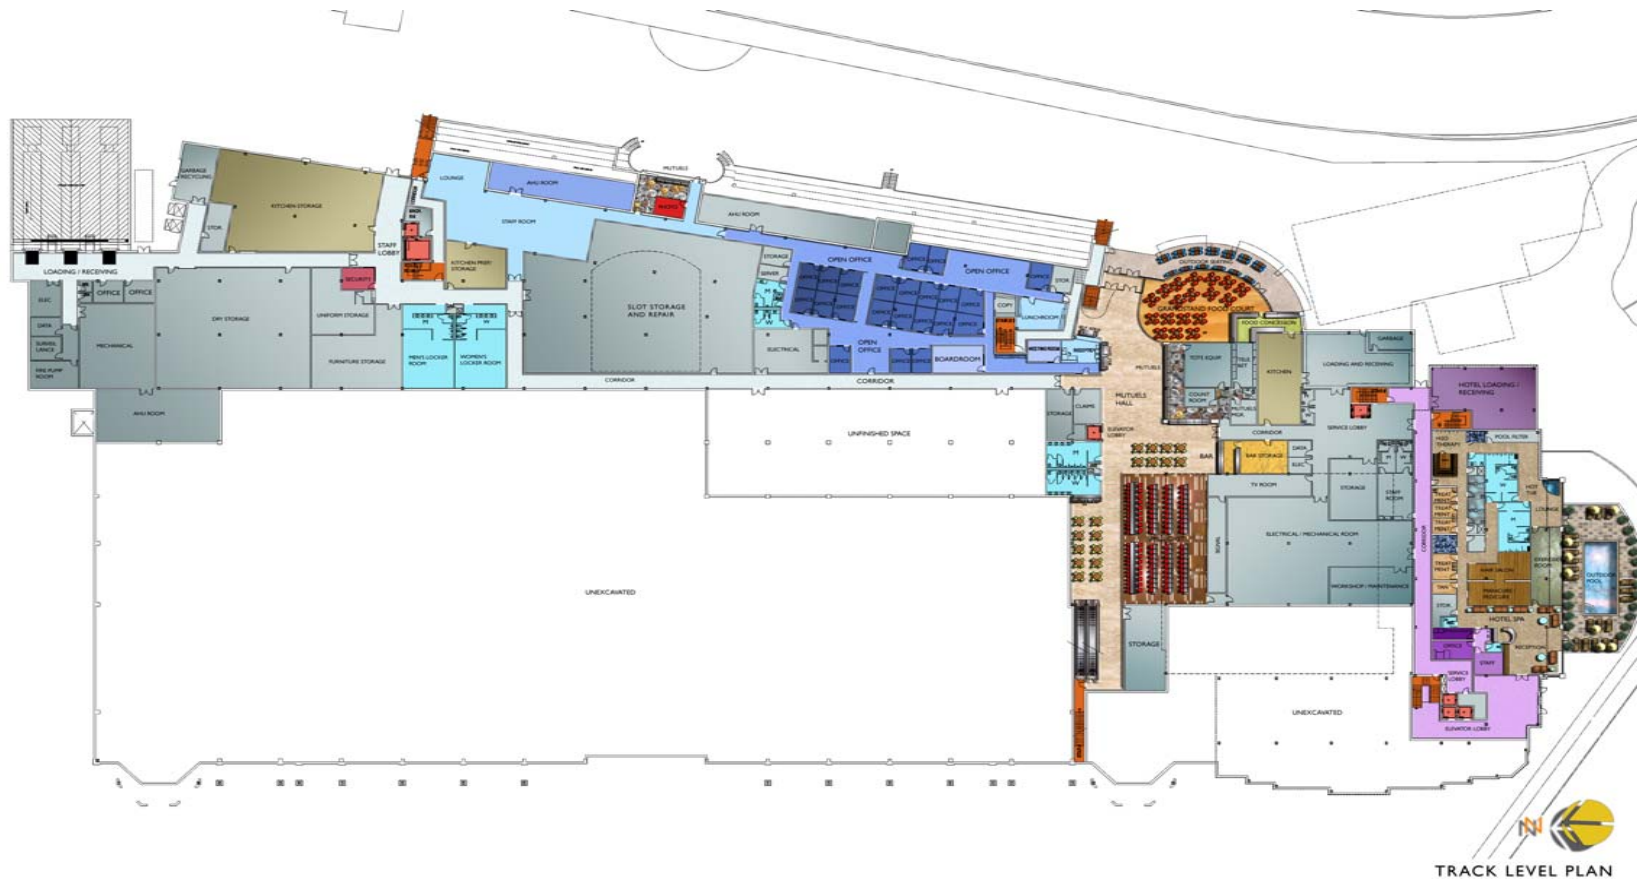

I. The Meadows - Original Submission - Permanent Facility

Main Components

- 3,000 slot machines
- 500 seat grandstand
- 2 level Entertainment Theatre
- Second Floor Conference Centre
- Three Restaurants including American Restaurant, Buffet Dining area and Steak House
- Sports Bar and Lounge
- Simulcast Area and Mutuel Hall on Ground Floor
- Administration Offices on Second Floor
- VIP Boxes on Second Floor
- Paddock located adjacent to Clubhouse

Main Components (Changes Highlighted in Red)

- 3,000 slots machines
- 500 seat grandstand
- Ground Level Multifunctional Space to accommodate Live Entertainment, Banquets and Conferences
- Two restaurants including Specialty Restaurant and Steak House overlooking racetrack as well as 5 venue Food Court
- Central Bar and Lounge overlooking gaming floor and racetrack
- Simulcast and Mutuel Hall located on Track Level with direct access to track and concessions
- Administration Offices on Track Level
- Regulatory Offices located on Ground Floor Level
- VIP Boxes on Second Level
- 200 Room Hotel and Spa with separate drop-off and access to gaming floor and all other components
- Paddock located on backstretch

THE MEADOWS RACETRACK AND CASINO
NORTH STRABANE, PENNSYLVANIA

II. The Meadows - Proposed - Permanent Facility

Ground Floor Plan

II. The Meadows - Proposed - Permanent Facility

Second Floor Plan

II. The Meadows - Proposed - Permanent Facility

Track Level Plan

THE MEADOWS RACETRACK AND CASINO
NORTH STRABANE, PENNSYLVANIA

II. The Meadows - Proposed - Permanent Facility

Trackside Rendering

THE MEADOWS RACETRACK AND CASINO
NORTH STRABANE, PENNSYLVANIA