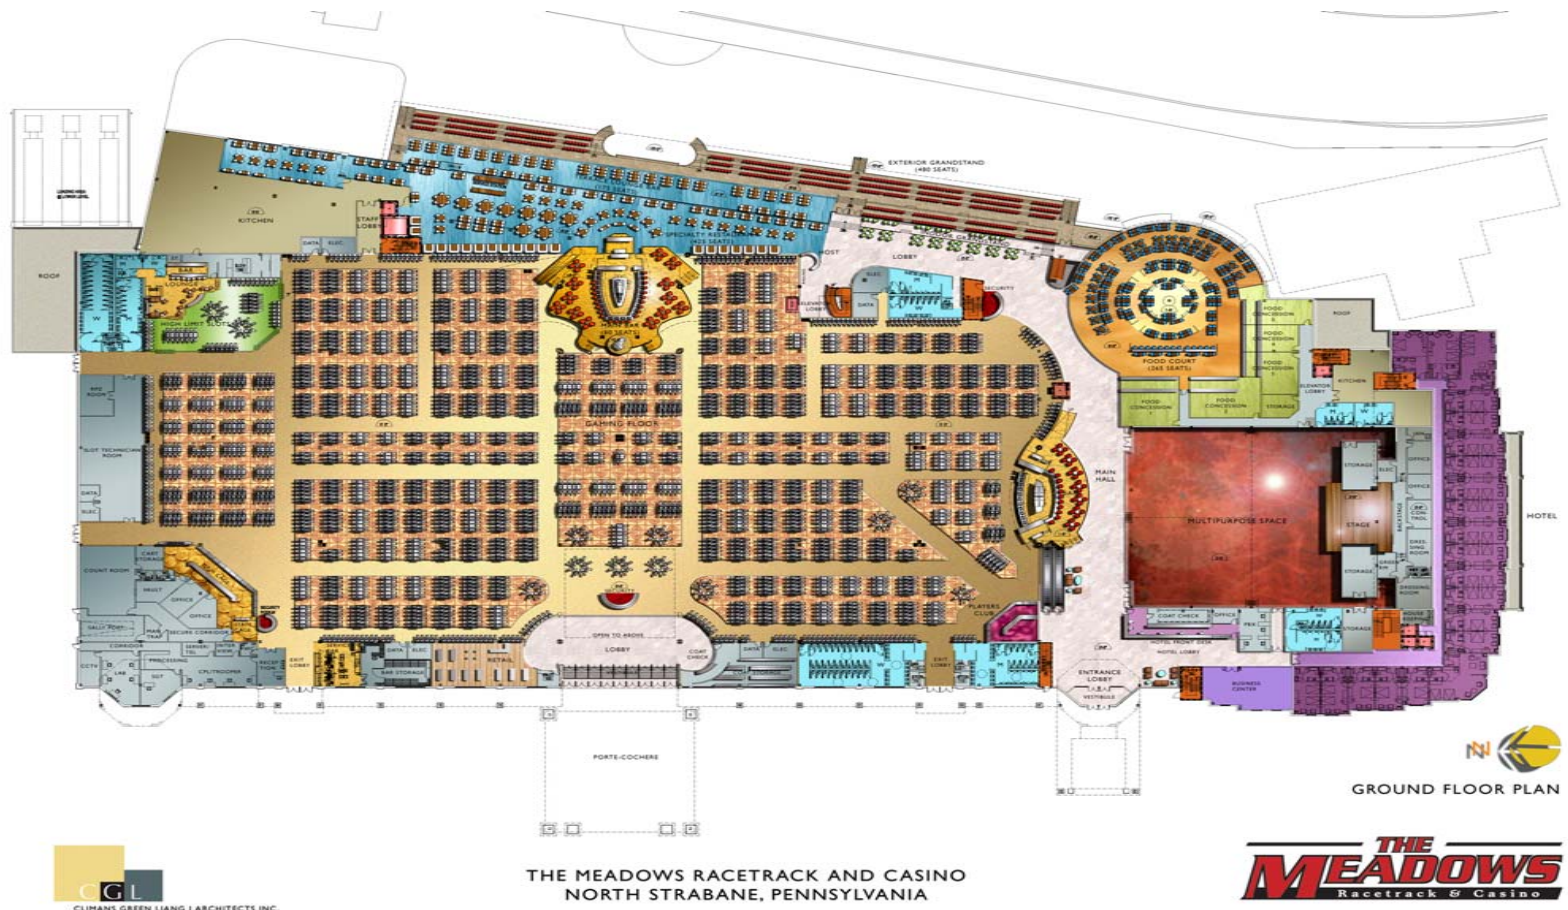

I. The Meadows - Original Submission - Permanent Facility

Main Components

- 3,000 slot machines
- 500 seat grandstand
- 2 level Entertainment Theatre
- Second Floor Conference Centre
- Three Restaurants including American Restaurant, Buffet Dining area and Steak House
- Sports Bar and Lounge
- Simulcast Area and Mutuel Hall on Ground Floor
- Administration Offices on Second Floor
- VIP Boxes on Second Floor
- Paddock located adjacent to Clubhouse

Main Components (Changes Highlighted in Red)

- 3,000 slots machines
- 500 seat grandstand
- Ground Level Multifunctional Space to accommodate Live Entertainment, Banquets and Conferences
- Two restaurants including Specialty Restaurant and Steak House overlooking racetrack as well as 5 venue Food Court
- Central Bar and Lounge overlooking gaming floor and racetrack
- Simulcast and Mutuel Hall located on Track Level with direct access to track and concessions
- Administration Offices on Track Level
- Regulatory Offices located on Ground Floor Level
- VIP Boxes on Second Level
- 200 Room Hotel and Spa with separate drop-off and access to gaming floor and all other components
- Paddock located on backstretch

II. The Meadows - Proposed - Permanent Facility

Front Side Artist Rendering

THE MEADOWS RACETRACK AND CASINO
NORTH STRABANE, PENNSYLVANIA

II. The Meadows - Proposed - Permanent Facility

Current Site and Proposed Facilities

THE MEADOWS RACETRACK AND CASINO
NORTH STRABANE, PENNSYLVANIA

II. The Meadows - Proposed - Permanent Facility

Ground Floor Plan

II. The Meadows - Proposed - Permanent Facility

Second Floor Plan

II. The Meadows - Proposed - Permanent Facility