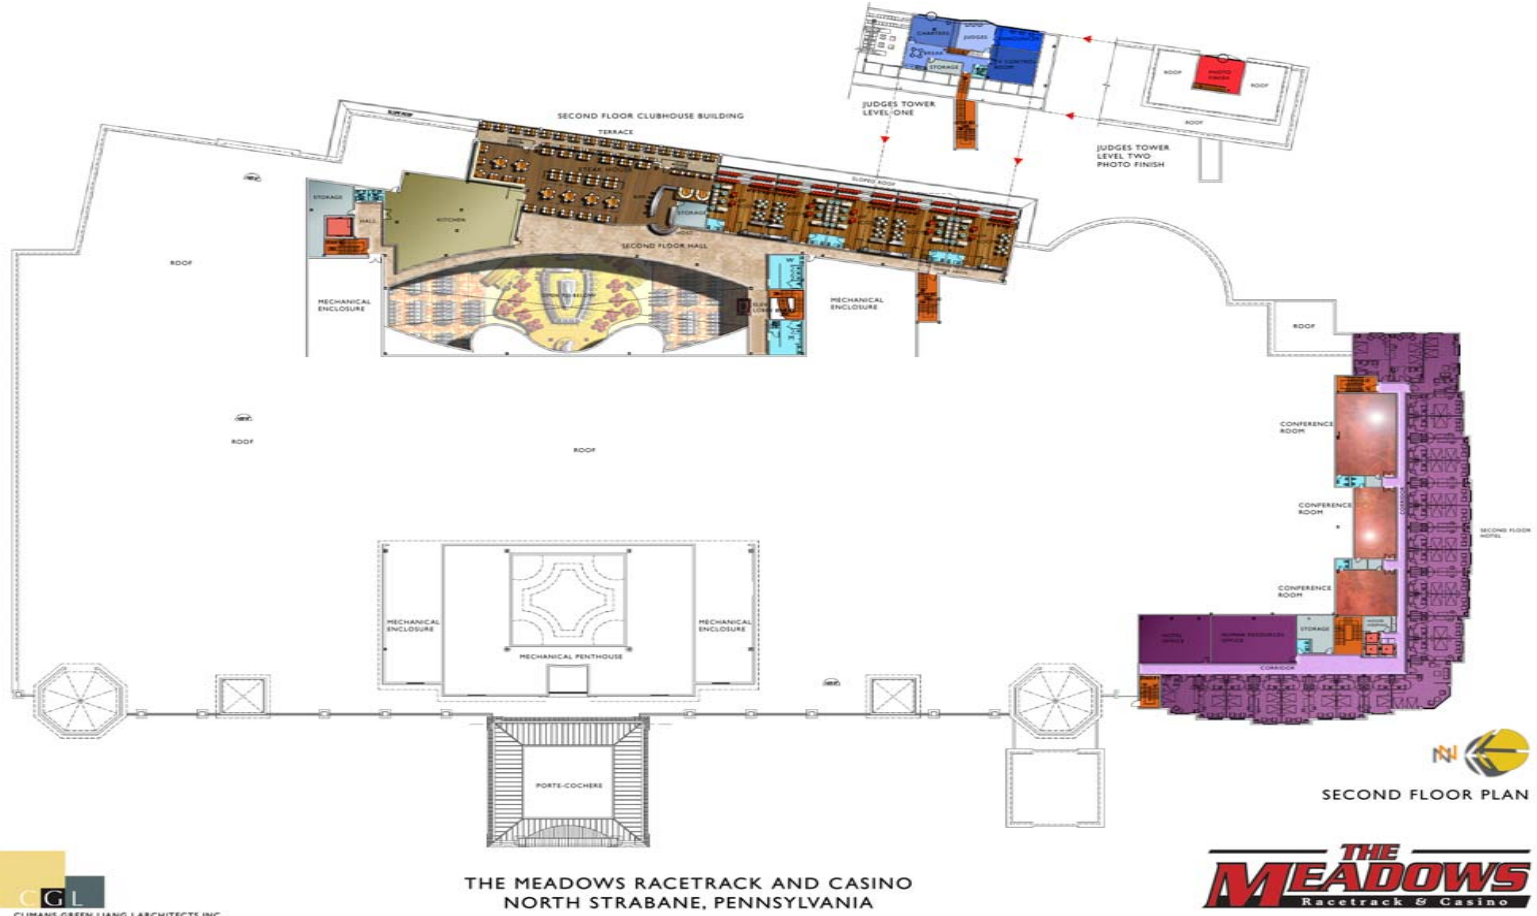

I. The Meadows - Original Submission - Permanent Facility

Main Components

- 3,000 slot machines
- 500 seat grandstand
- 2 level Entertainment Theatre
- Second Floor Conference Centre
- Three Restaurants including American Restaurant, Buffet Dining area and Steak House
- Sports Bar and Lounge
- Simulcast Area and Mutuel Hall on Ground Floor
- Administration Offices on Second Floor
- VIP Boxes on Second Floor
- Paddock located adjacent to Clubhouse

Main Components (Changes Highlighted in Red)

- 3,000 slots machines
- 500 seat grandstand
- Ground Level Multifunctional Space to accommodate Live Entertainment, Banquets and Conferences
- Two restaurants including Specialty Restaurant and Steak House overlooking racetrack as well as 5 venue Food Court
- Central Bar and Lounge overlooking gaming floor and racetrack
- Simulcast and Mutuel Hall located on Track Level with direct access to track and concessions
- Administration Offices on Track Level
- Regulatory Offices located on Ground Floor Level
- VIP Boxes on Second Level
- 200 Room Hotel and Spa with separate drop-off and access to gaming floor and all other components
- Paddock located on backstretch

THE MEADOWS RACETRACK AND CASINO
NORTH STRABANE, PENNSYLVANIA

II. The Meadows - Proposed - Permanent Facility

Ground Floor Plan

II. The Meadows - Proposed - Permanent Facility

Second Floor Plan

II. The Meadows - Proposed - Permanent Facility

Track Level Plan

THE MEADOWS RACETRACK AND CASINO
NORTH STRABANE, PENNSYLVANIA

II. The Meadows - Proposed - Permanent Facility

Trackside Rendering

THE MEADOWS RACETRACK AND CASINO
NORTH STRABANE, PENNSYLVANIA