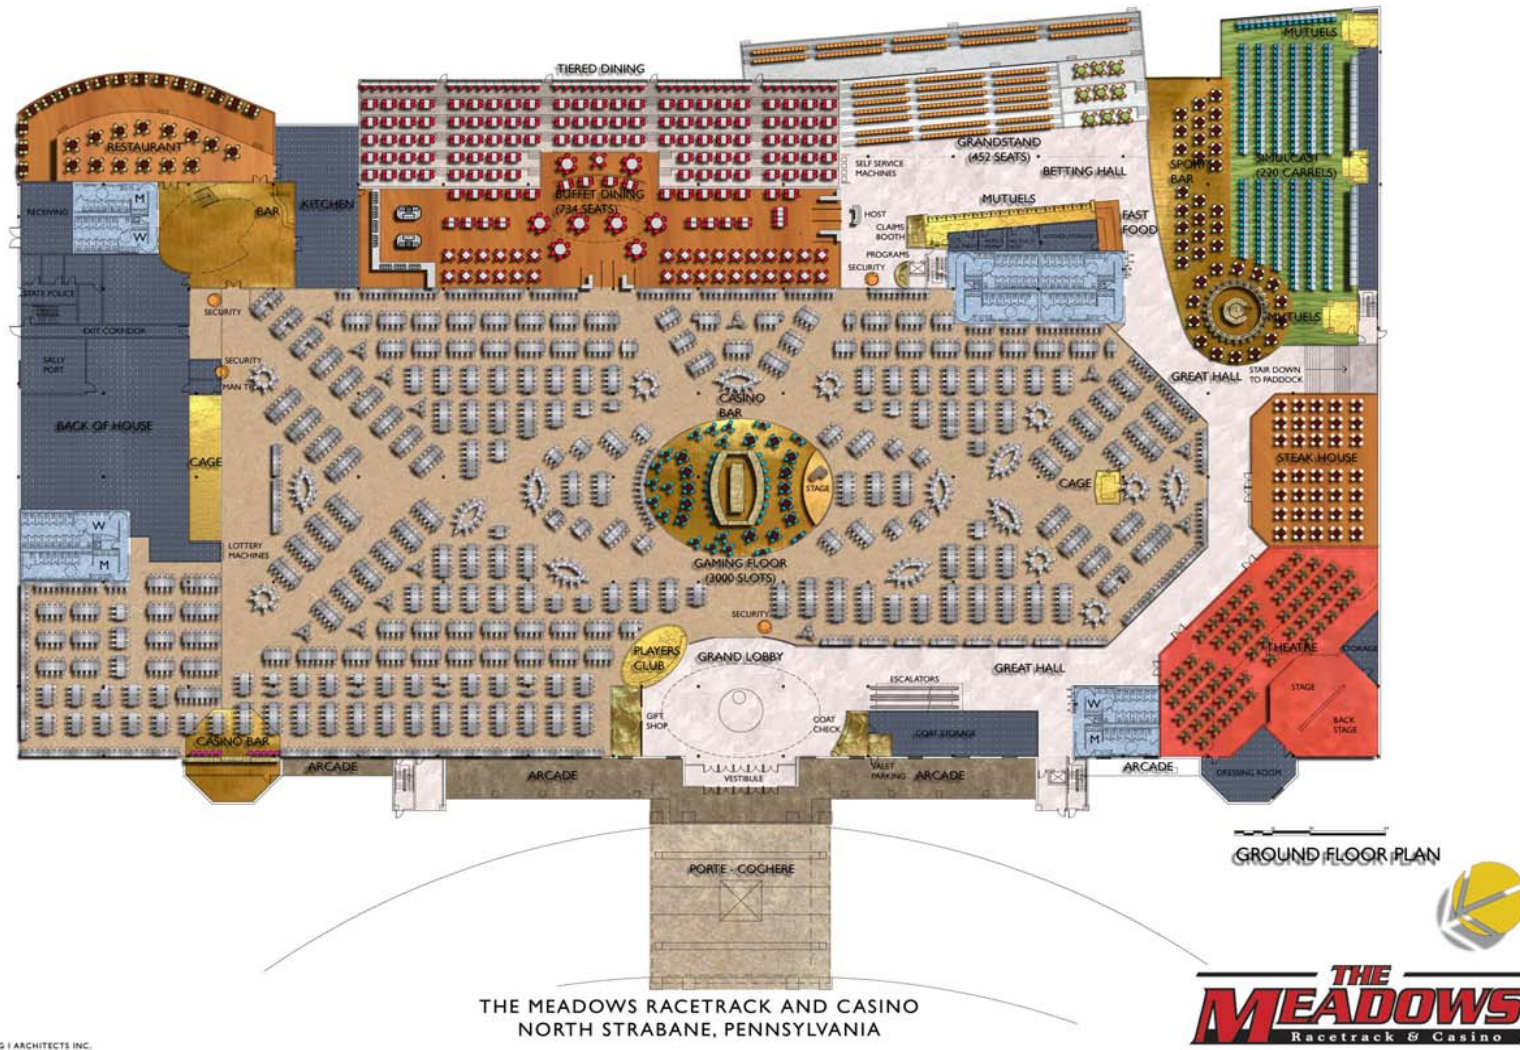

I. The Meadows - Original Submission - Permanent Facility

Main Components

- 3,000 slot machines
- 500 seat grandstand
- 2 level Entertainment Theatre
- Second Floor Conference Centre
- Three Restaurants including American Restaurant, Buffet Dining area and Steak House
- Sports Bar and Lounge
- Simulcast Area and Mutuel Hall on Ground Floor
- Administration Offices on Second Floor
- VIP Boxes on Second Floor
- Paddock located adjacent to Clubhouse

I. The Meadows – Original Submission – Permanent Facility

Artist Rendering

THE MEADOWS RACETRACK AND CASINO
NORTH STRABANE, PENNSYLVANIA

I. The Meadows - Original Submission - Permanent Facility

Site Plan and Proposed Facilities

THE MEADOWS RACETRACK AND CASINO
NORTH STRABANE, PENNSYLVANIA

I. The Meadows - Original Submission - Permanent Facility

Casino - Floor Plan

II. The Meadows - Proposed - Permanent Facility

II. The Meadows - Proposed - Permanent Facility

Main Components (Changes Highlighted in Red)

- 3,000 slots machines
- 500 seat grandstand
- Ground Level Multifunctional Space to accommodate Live Entertainment, Banquets and Conferences
- Two restaurants including Specialty Restaurant and Steak House overlooking racetrack as well as 5 venue Food Court
- Central Bar and Lounge overlooking gaming floor and racetrack
- Simulcast and Mutuel Hall located on Track Level with direct access to track and concessions
- Administration Offices on Track Level
- Regulatory Offices located on Ground Floor Level
- VIP Boxes on Second Level
- 200 Room Hotel and Spa with separate drop-off and access to gaming floor and all other components
- Paddock located on backstretch